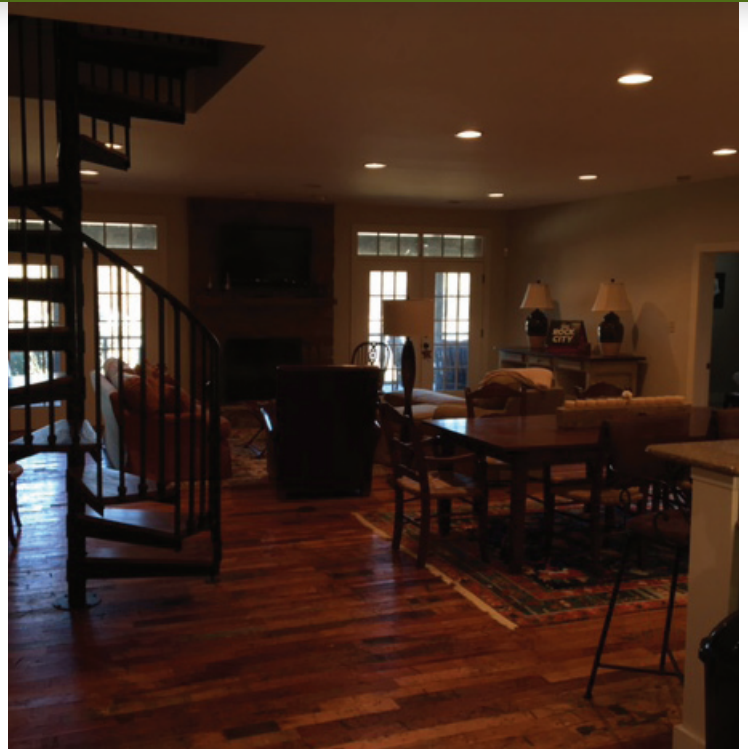

Lagrange Retreat

Fayette County, Tennessee

Bert Robinson IV | bertrobinson@garobinson.com

901.526.7631 | www.garobinson.com

91 South Front Street • Suite 02 • Memphis, Tennessee 38103