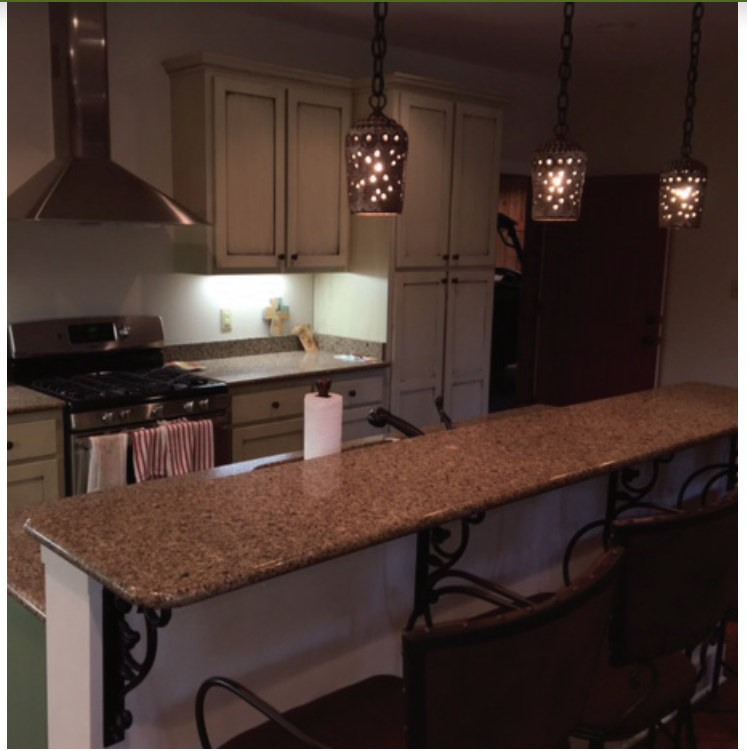

Lagrange Retreat

Fayette County, Tennessee

Bert Robinson IV | bertrobinson@garobinson.com

901.526.7631 | www.garobinson.com

91 South Front Street • Suite 02 • Memphis, Tennessee 38103

Lagrange Retreat

Fayette County, Tennessee