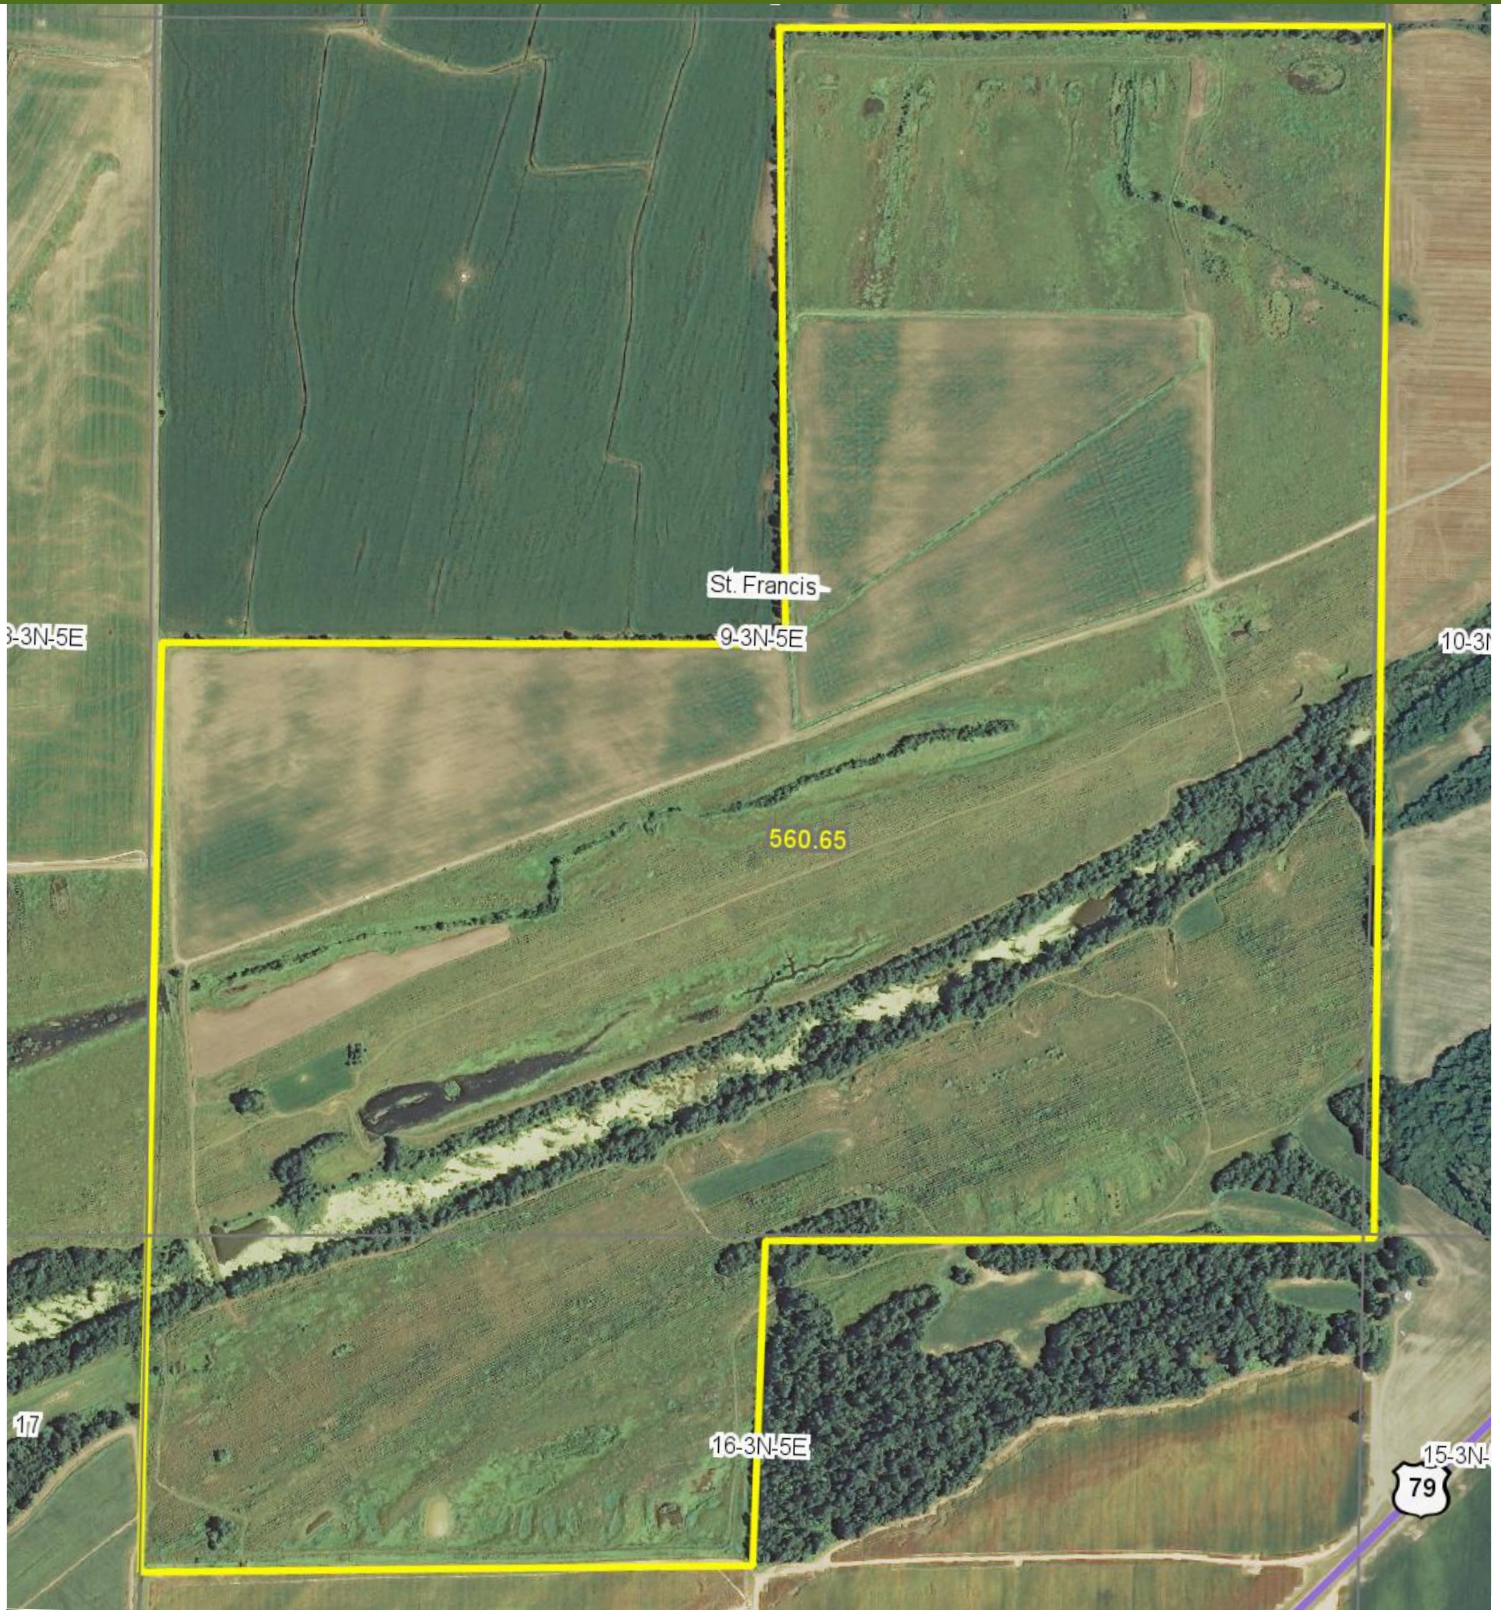

AERIAL PROPERTY MAP

Bert Robinson IV | bertrobinson@garobinson.com

901.526.7631 | www.garobinson.com

91 South Front Street • Suite 02 • Memphis, Tennessee 38103

Bert Robinson IV | bertrobinson@garobinson.com