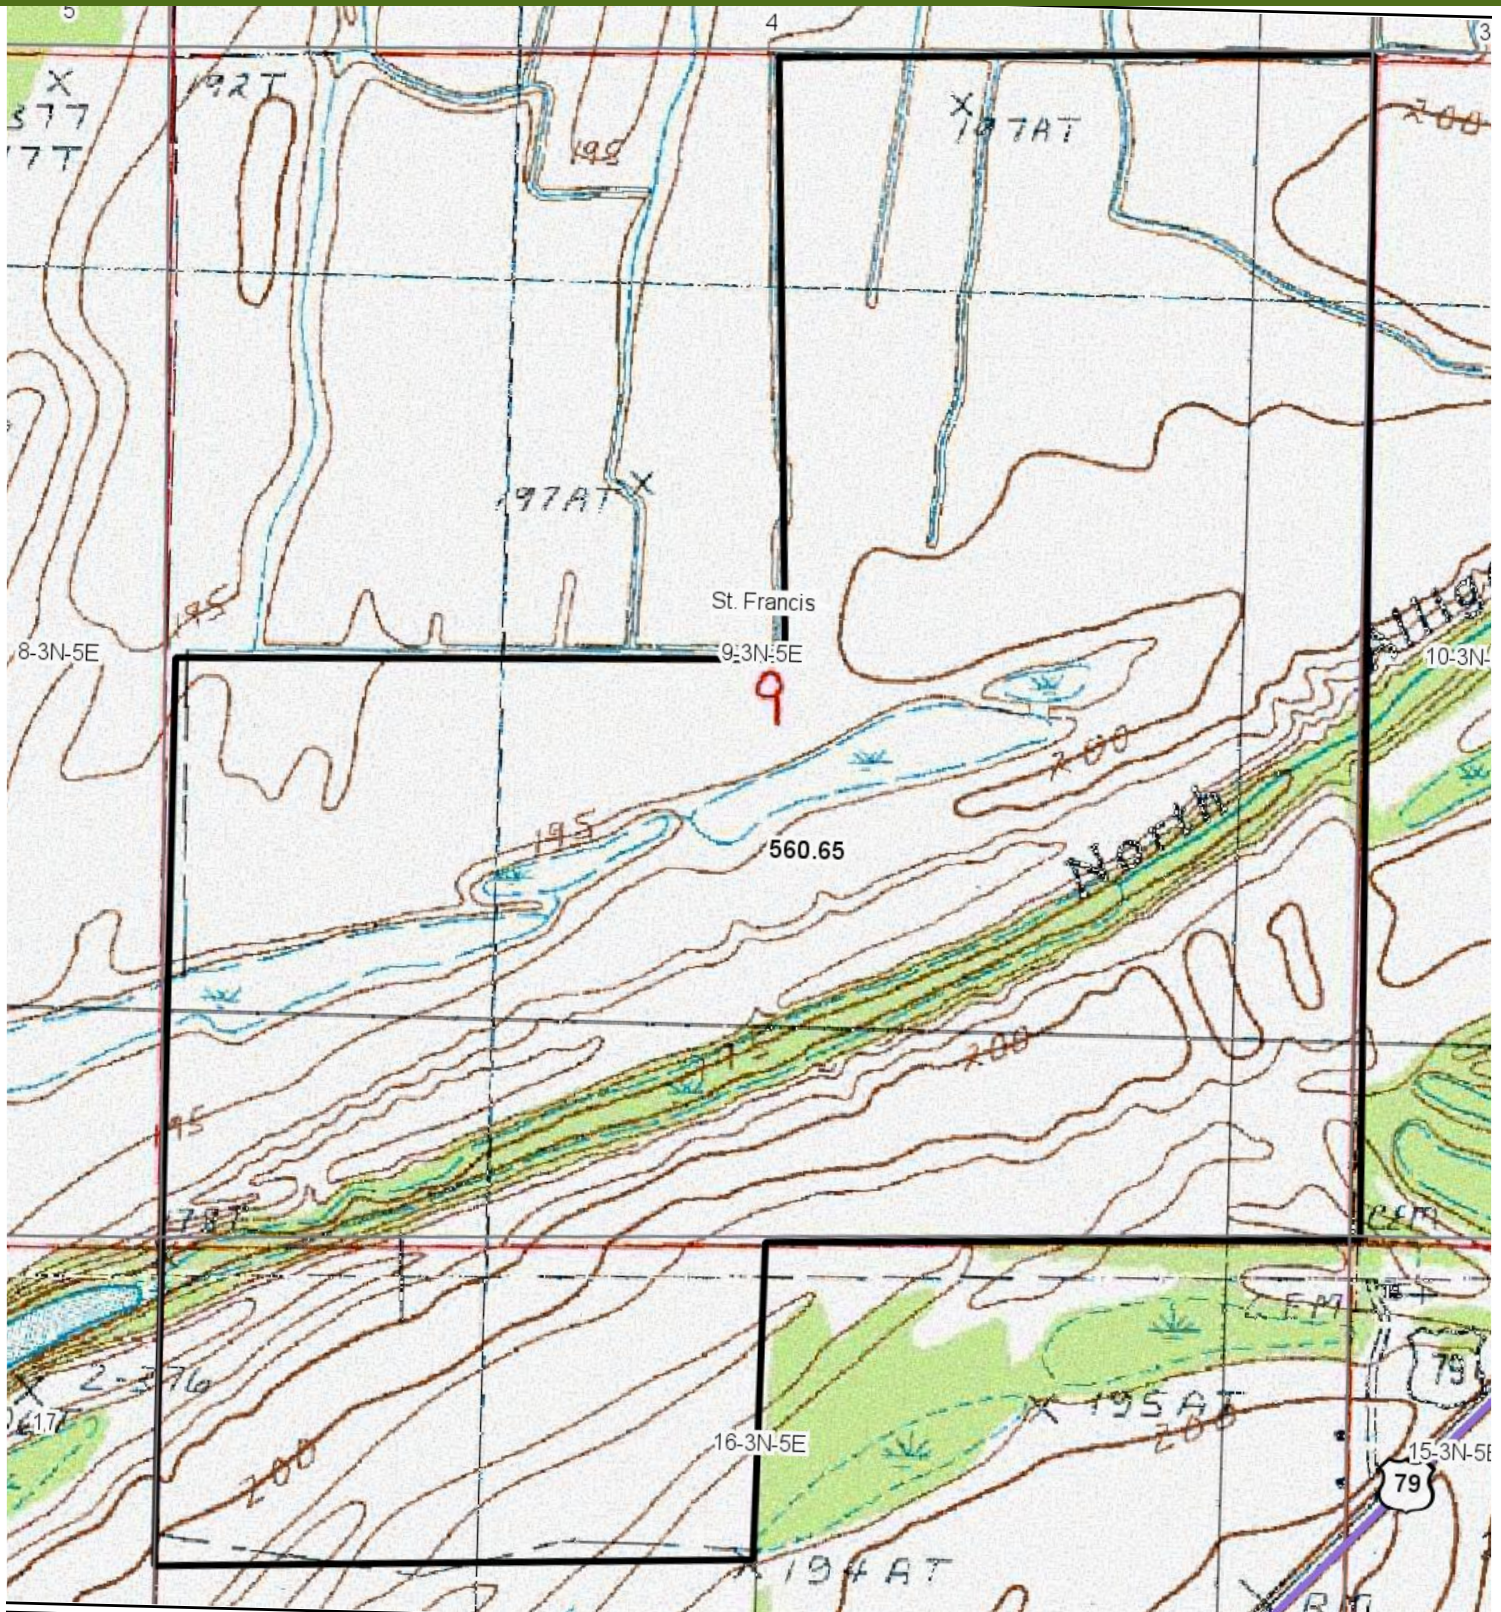

Bert Robinson IV | bertrobinson@garobinson.com

901.526.7631 | www.garobinson.com

91 South Front Street • Suite 02 • Memphis, Tennessee 38103