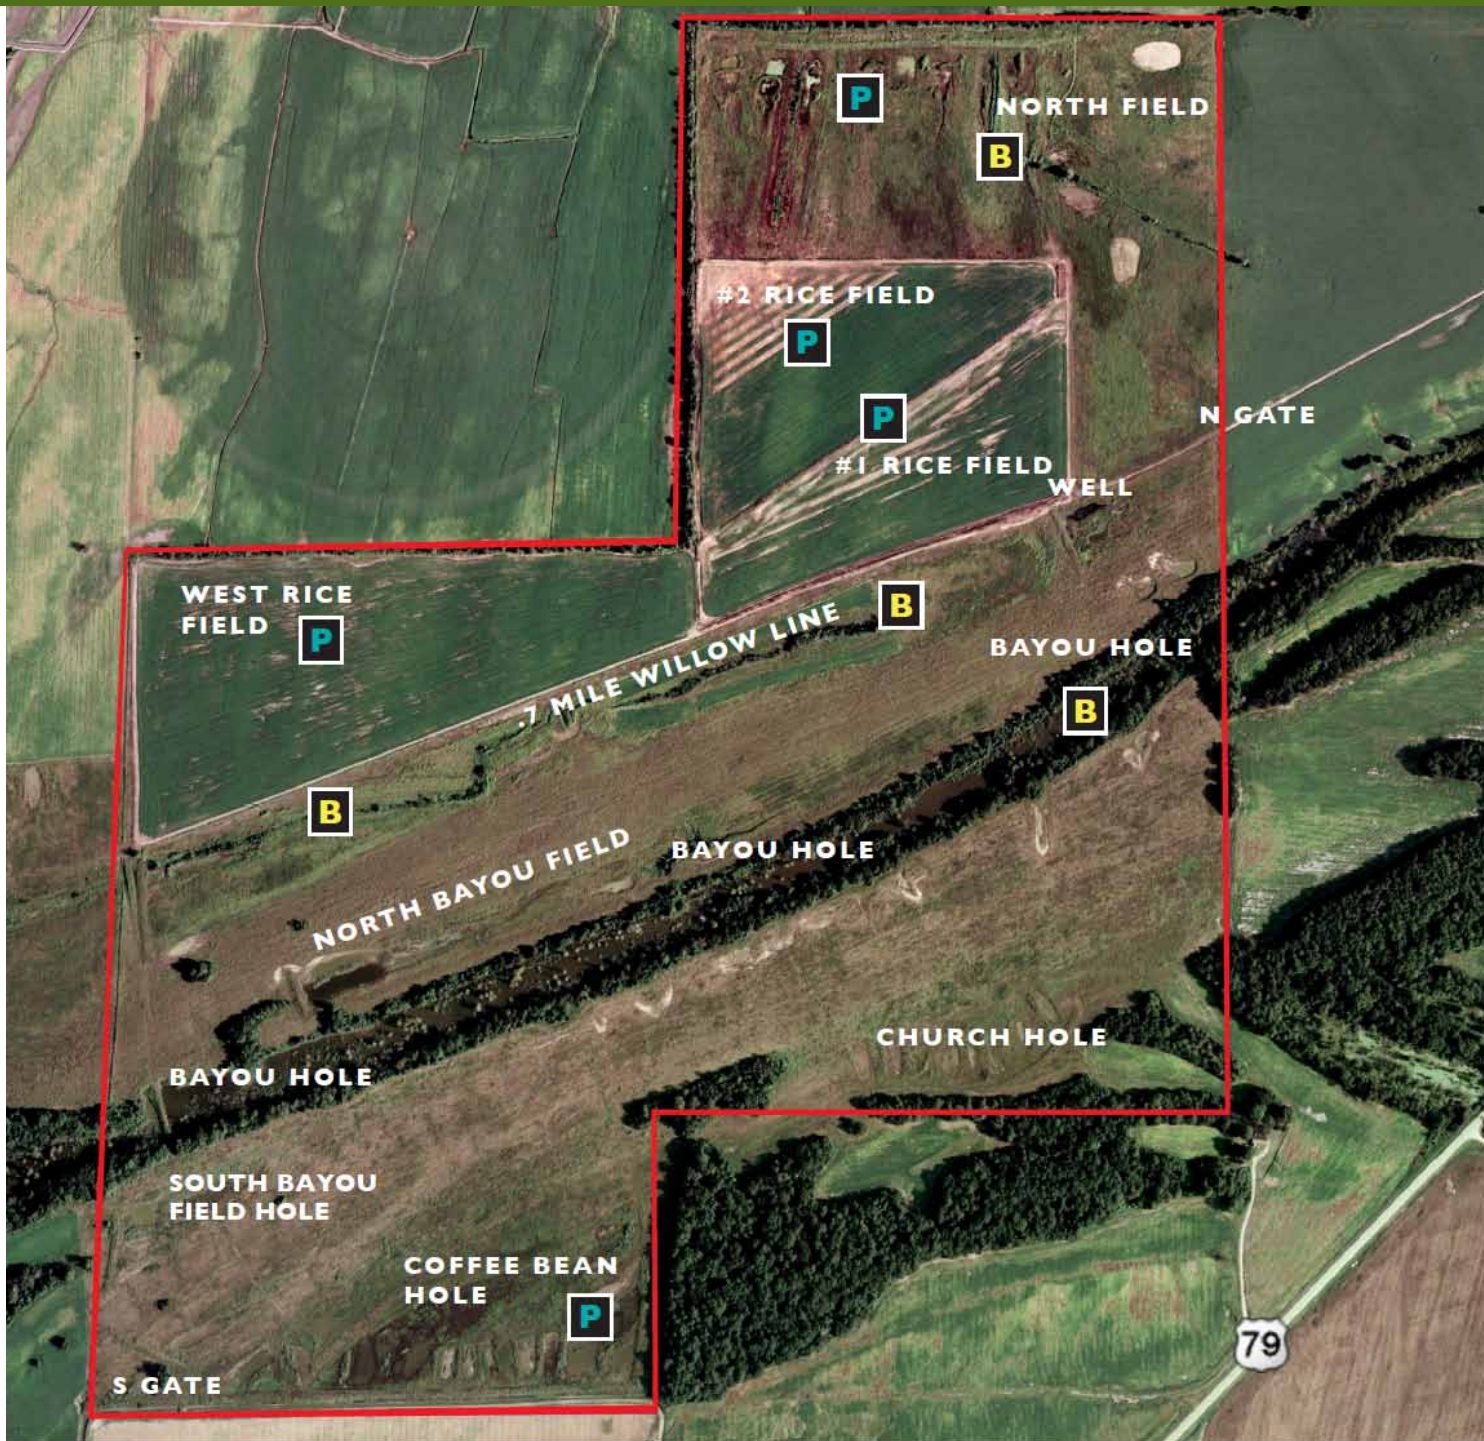

B BLIND   **P** PIT

Bert Robinson IV | bertrobinson@garobinson.com

901.526.7631 | www.garobinson.com

91 South Front Street • Suite 02 • Memphis, Tennessee 38103