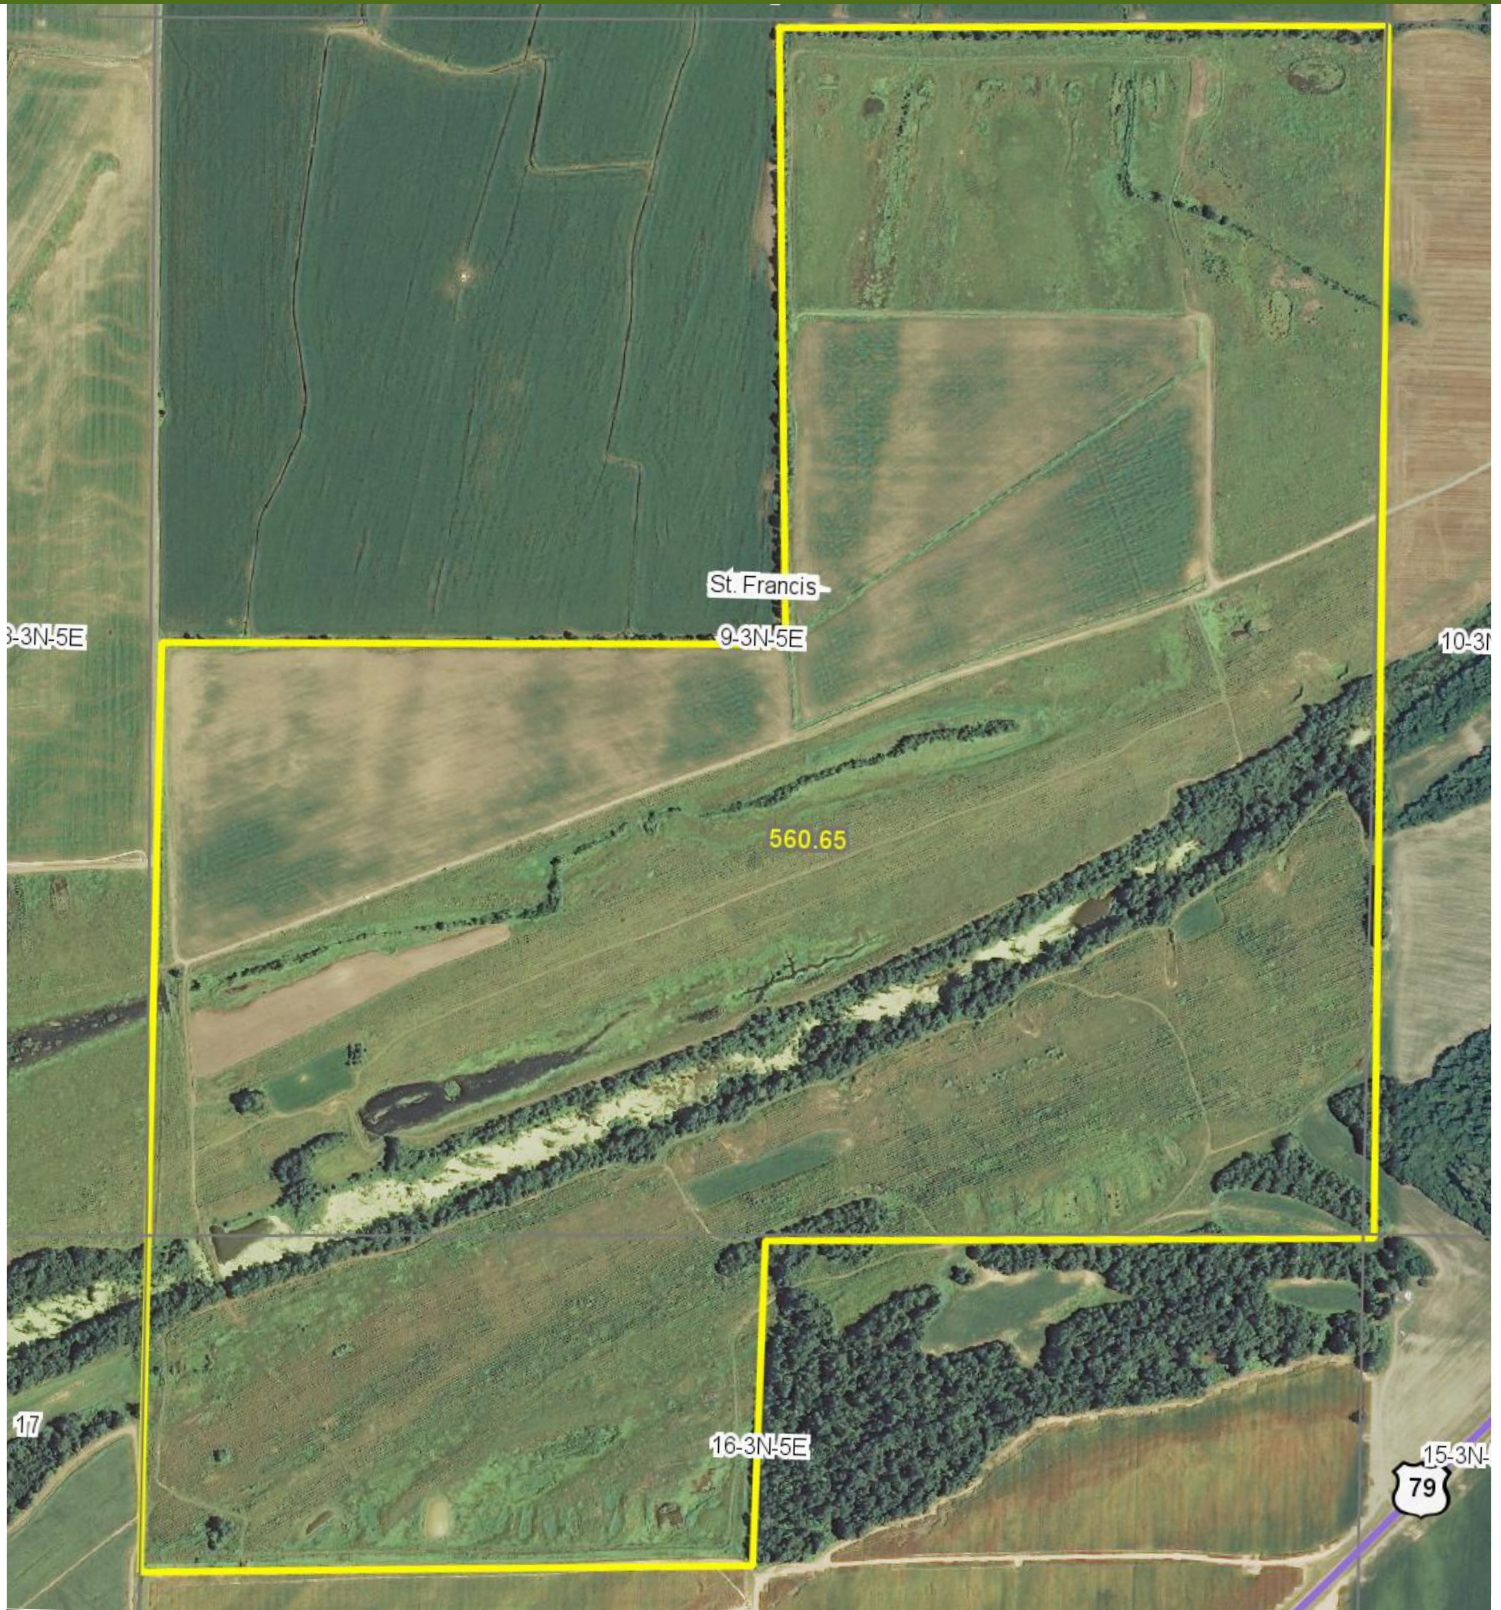

AERIAL PROPERTY MAP

Bert Robinson IV | bertrobinson@garobinson.com

901.526.7631 | www.garobinson.com

91 South Front Street • Suite 02 • Memphis, Tennessee 38103

G.A. ROBINSON
LAND COMPANY - EST. 1950

Bert Robinson IV | bertrobinson@garobinson.com