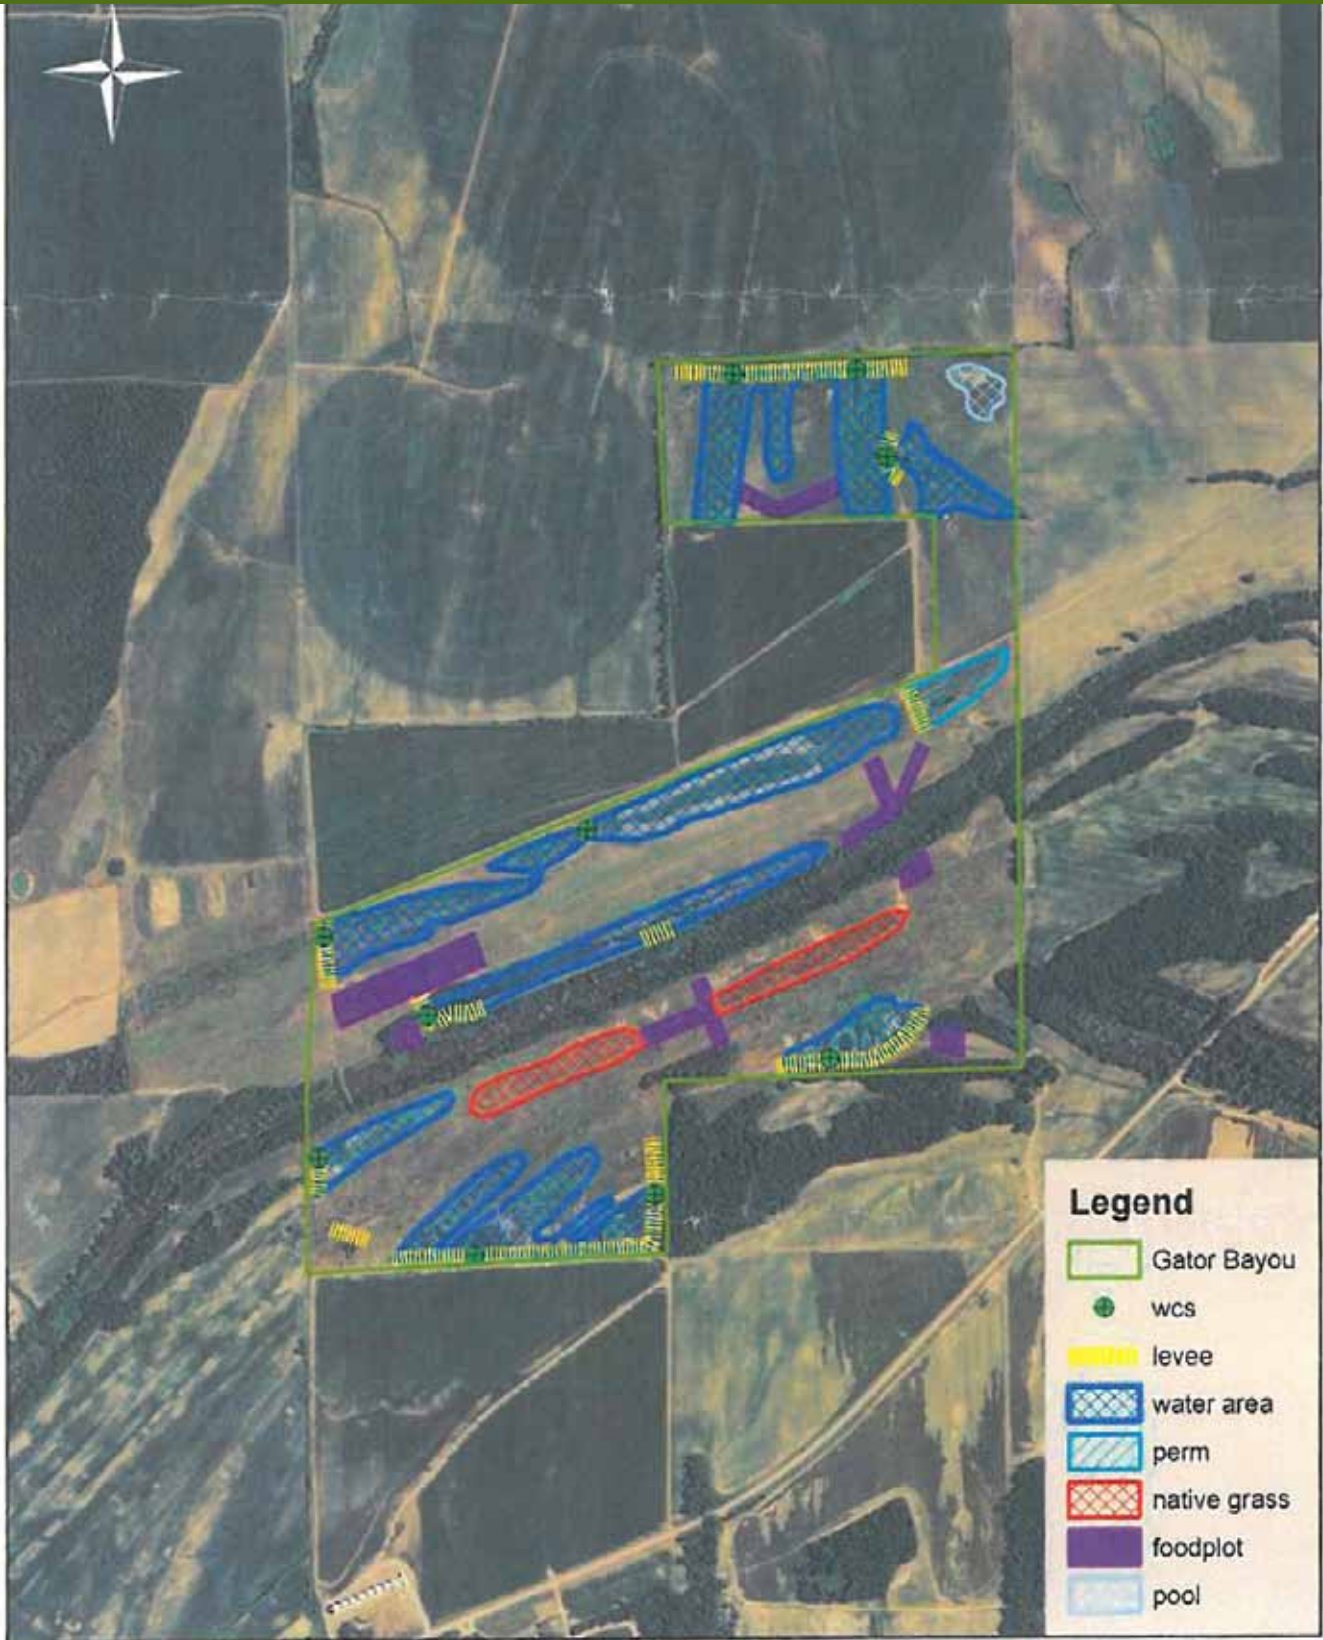

901.526.7631 | www.garobinson.com

91 South Front Street • Suite 02 • Memphis, Tennessee 38103

B BLIND **P** PIT

Bert Robinson IV | bertrobinson@garobinson.com

901.526.7631 | www.garobinson.com

91 South Front Street • Suite 02 • Memphis, Tennessee 38103