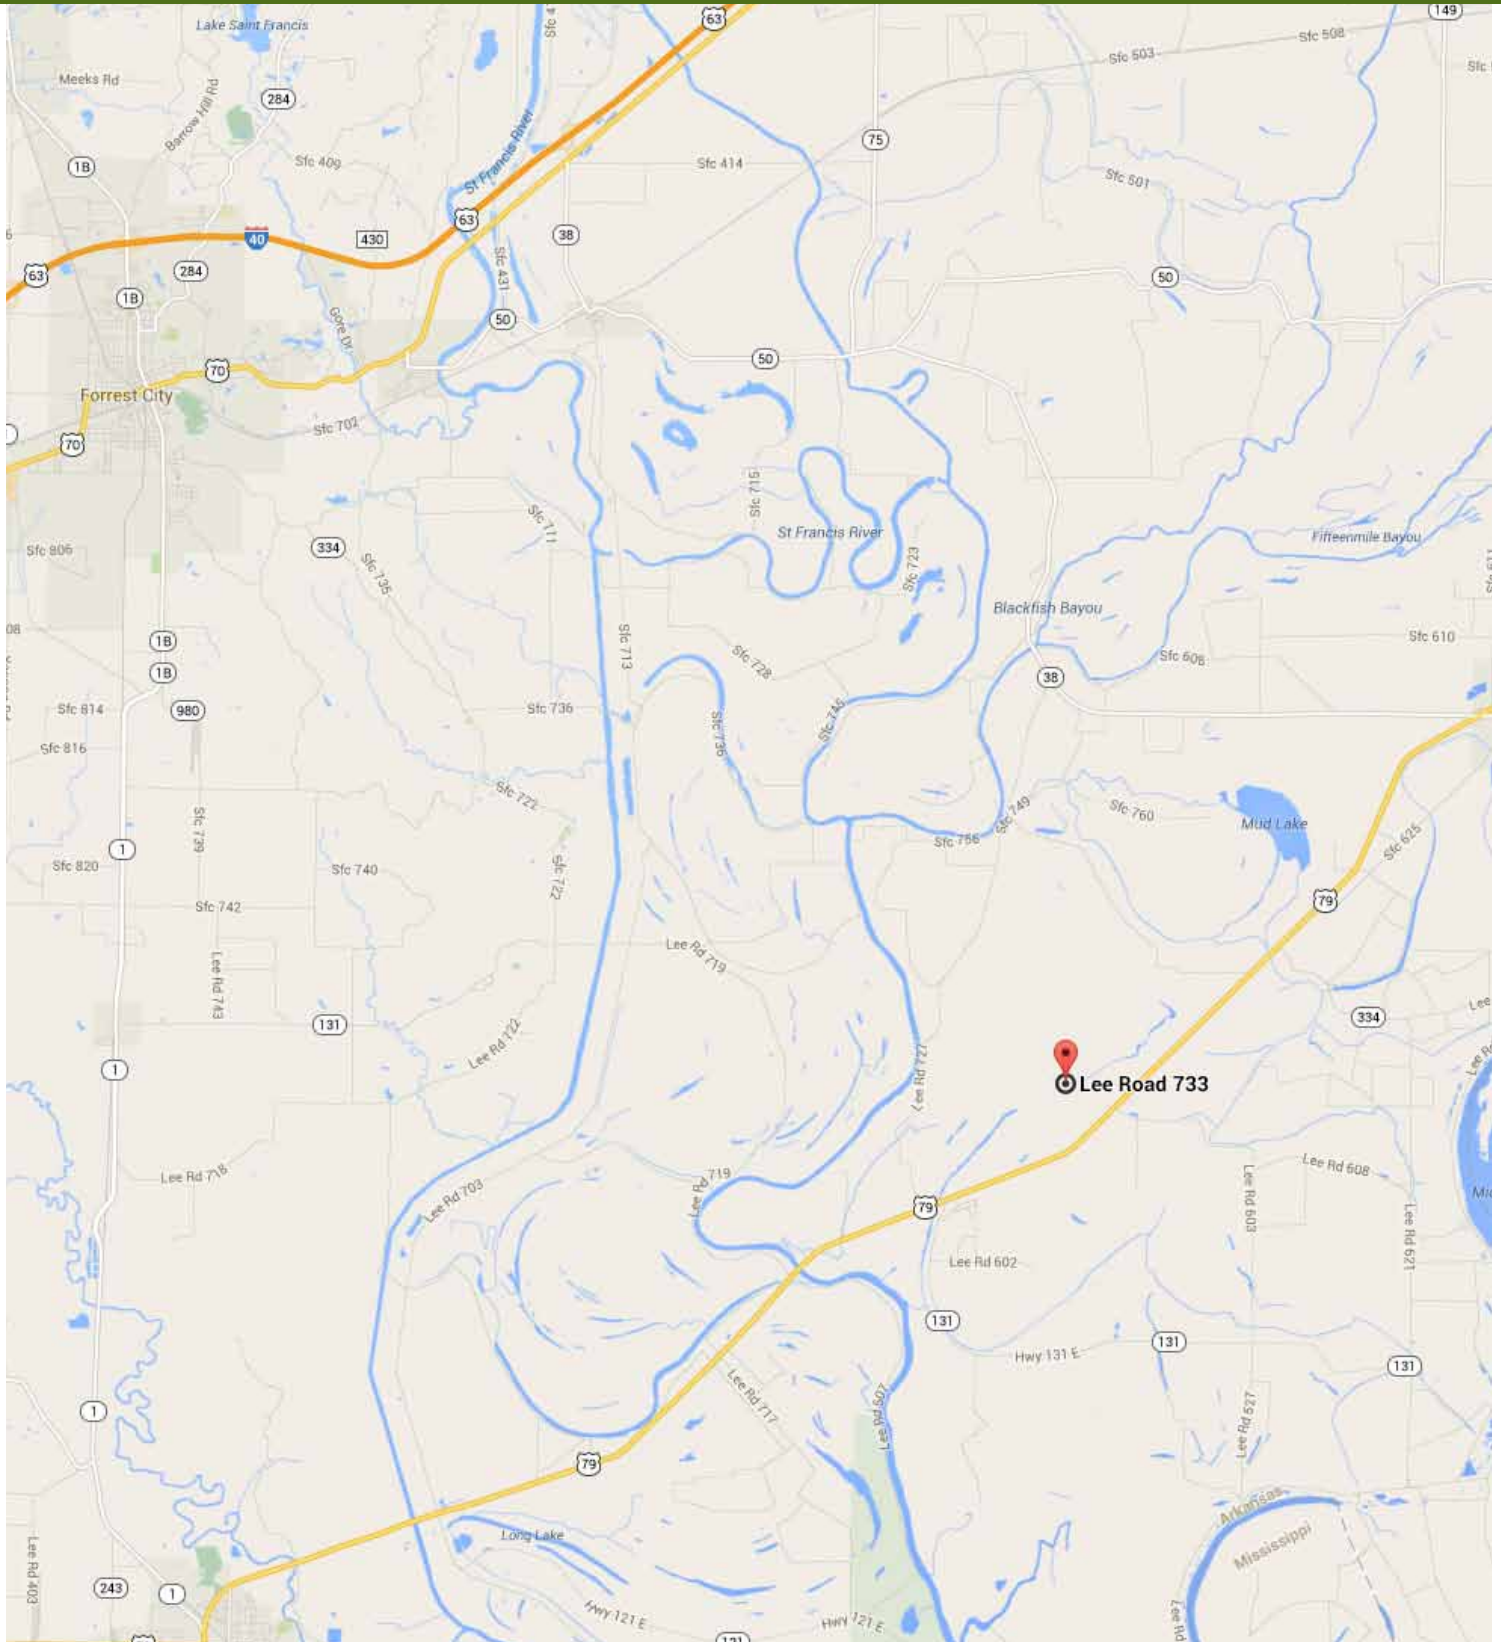

AERIAL PROPERTY MAP

Bert Robinson IV | bertrobinson@garobinson.com

901.526.7631 | www.garobinson.com

91 South Front Street • Suite 02 • Memphis, Tennessee 38103

Bert Robinson IV | bertrobinson@garobinson.com