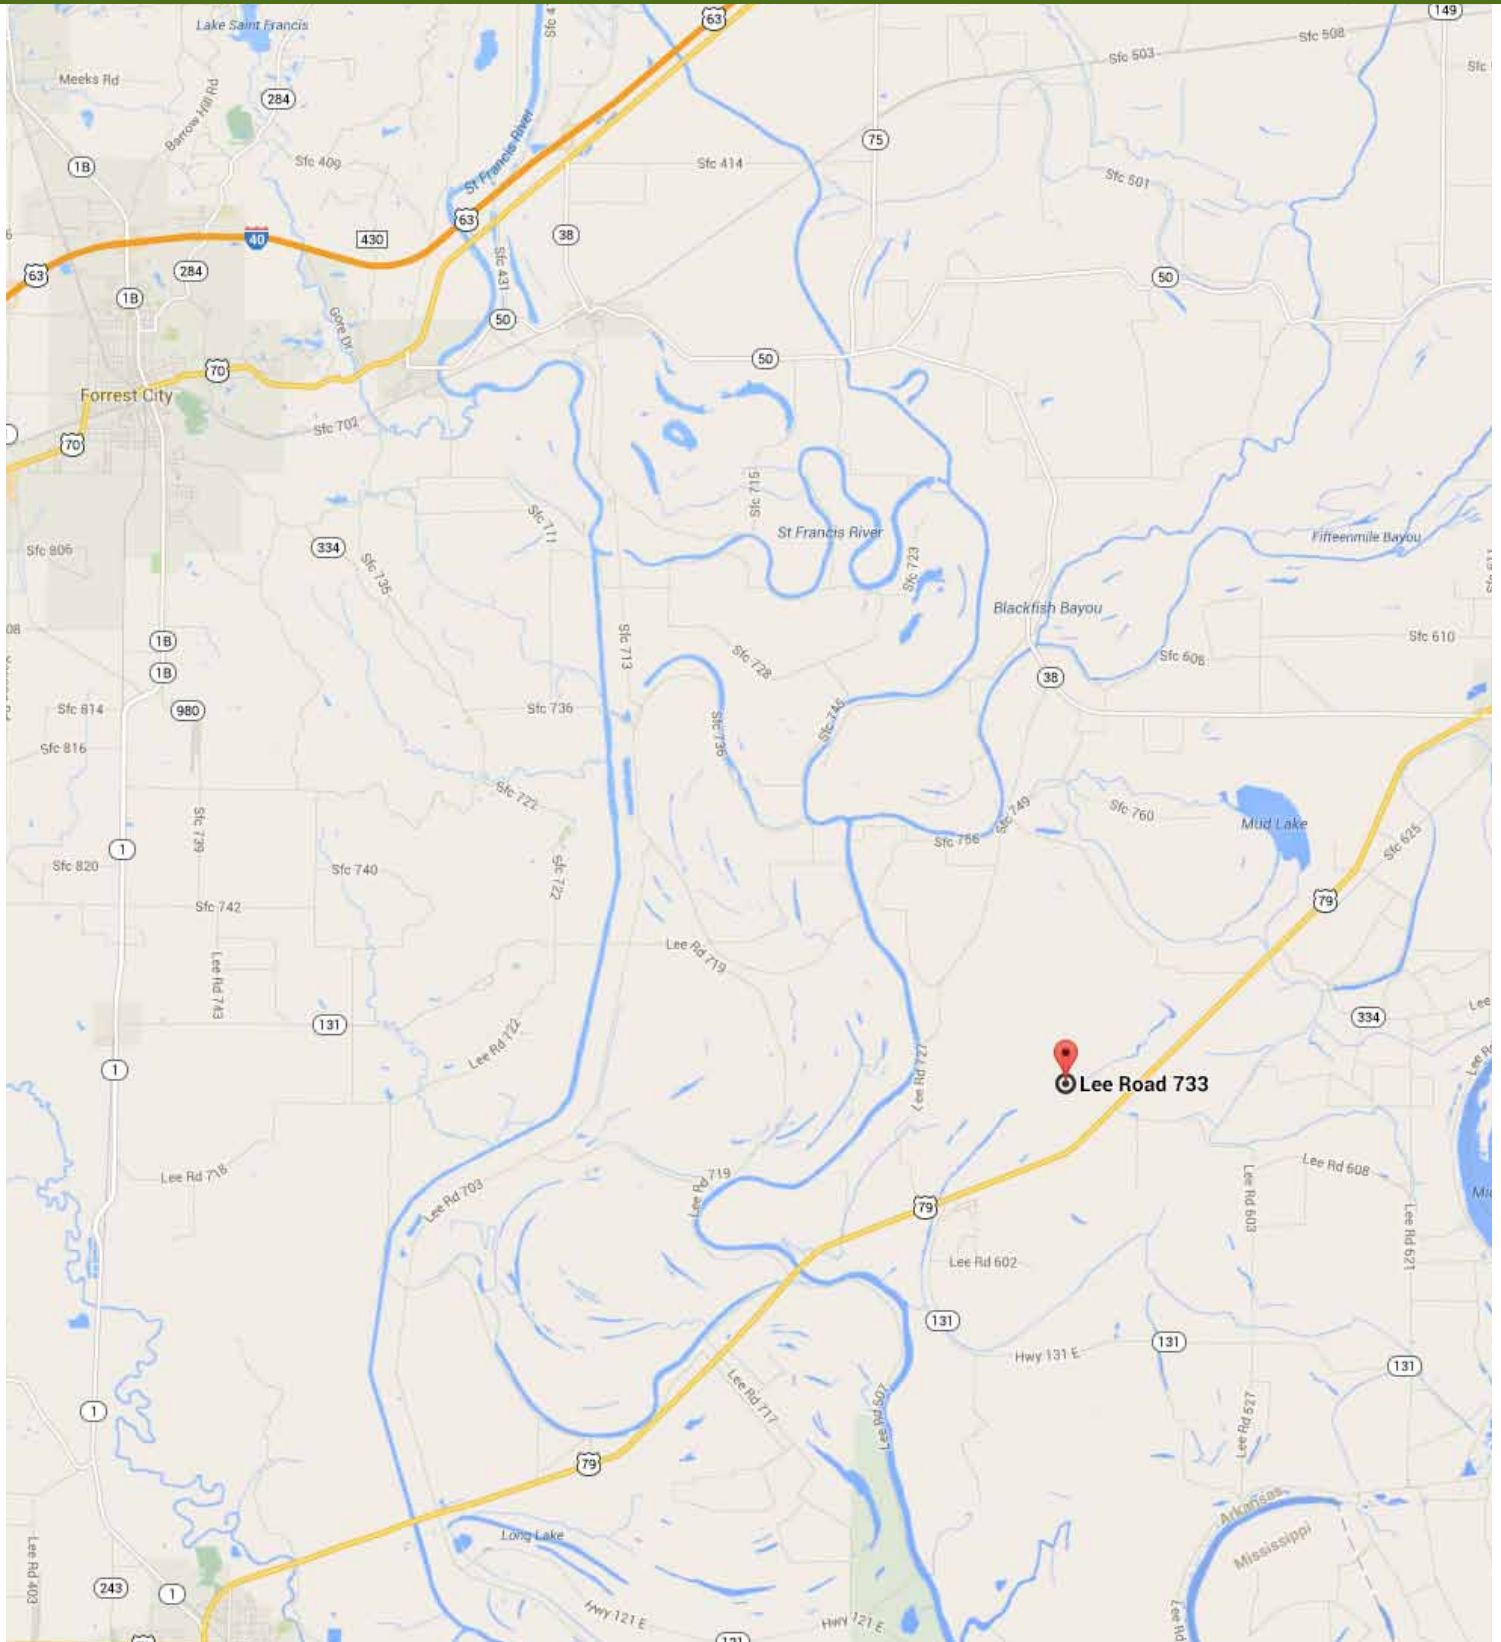

AERIAL PROPERTY MAP

Bert Robinson IV | bertrobinson@garobinson.com

901.526.7631 | www.garobinson.com

91 South Front Street • Suite 02 • Memphis, Tennessee 38103

G.A. ROBINSON
LAND COMPANY - EST. 1950

Bert Robinson IV | bertrobinson@garobinson.com