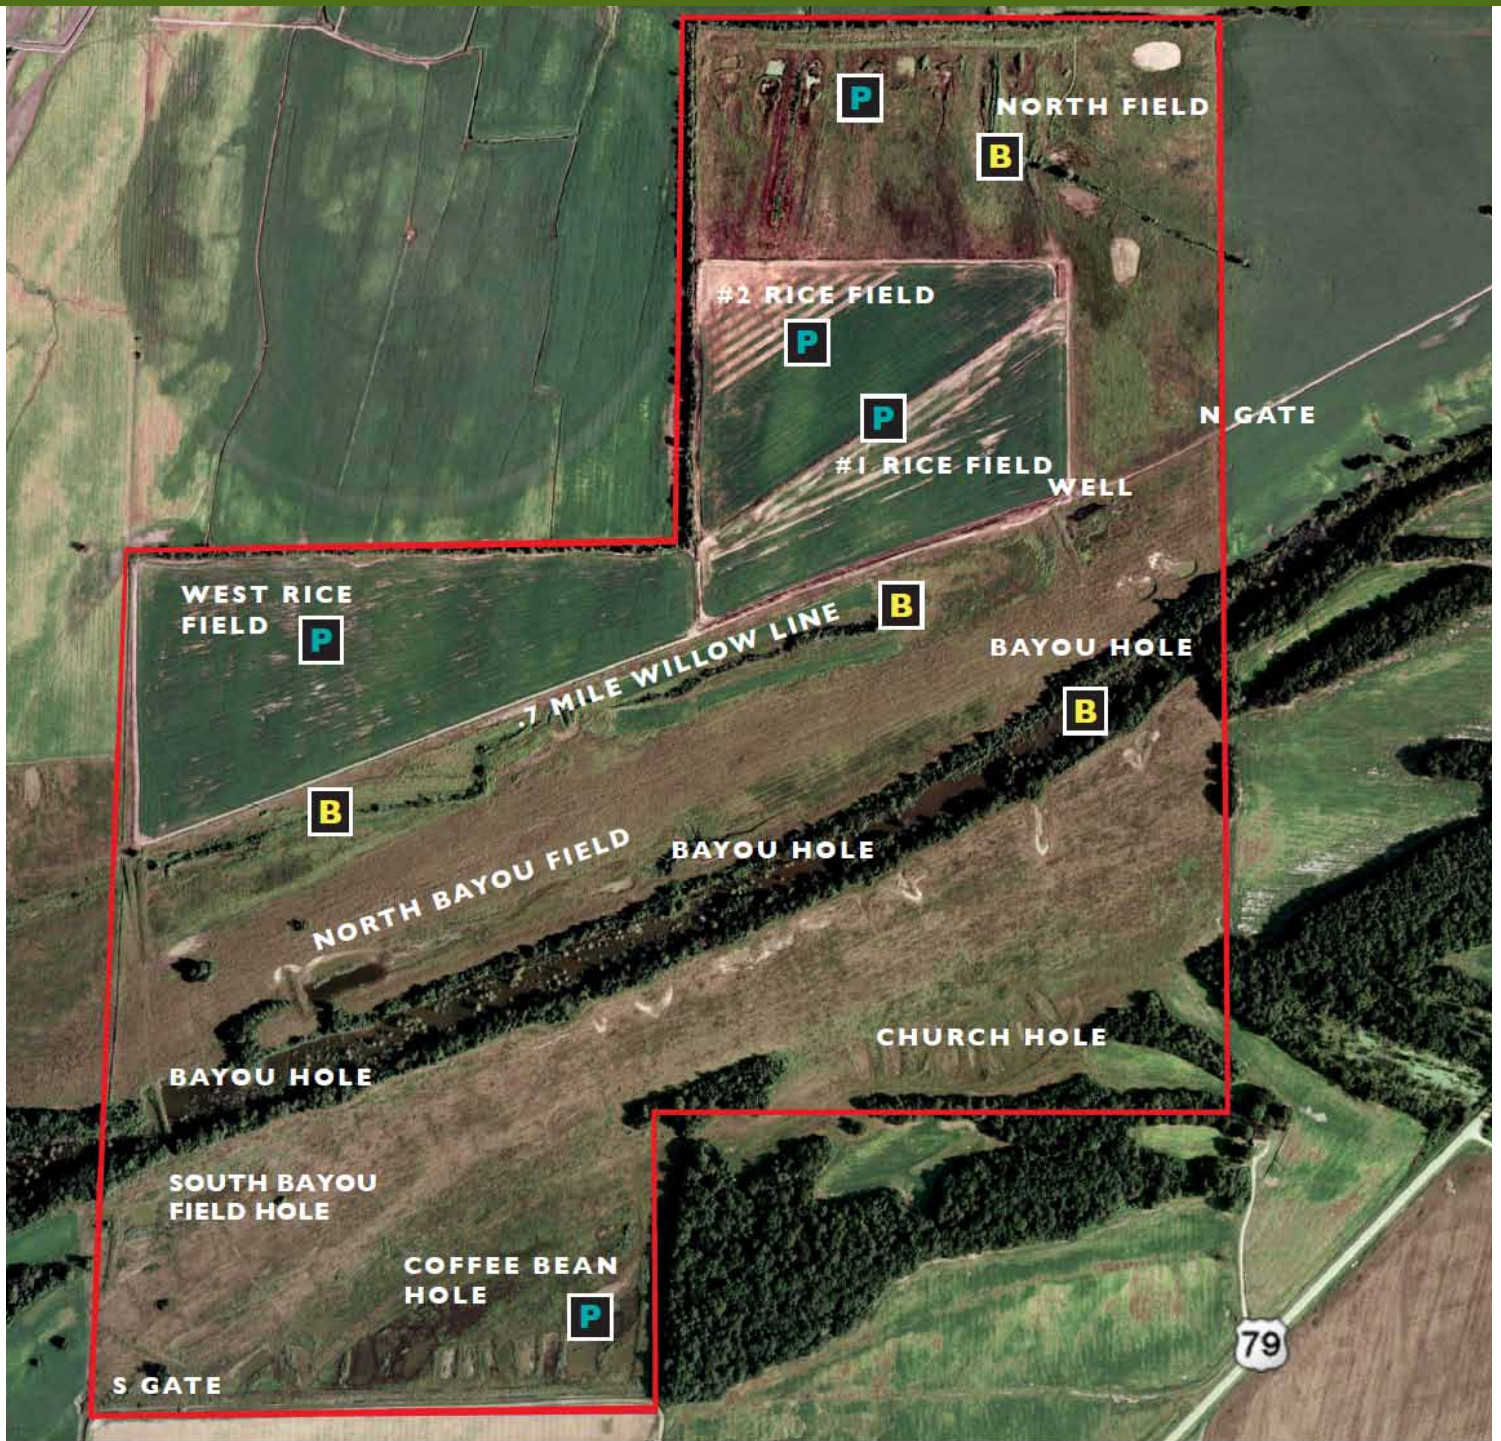

B BLIND   **P** PIT

Bert Robinson IV | bertrobinson@garobinson.com

901.526.7631 | www.garobinson.com

91 South Front Street • Suite 02 • Memphis, Tennessee 38103