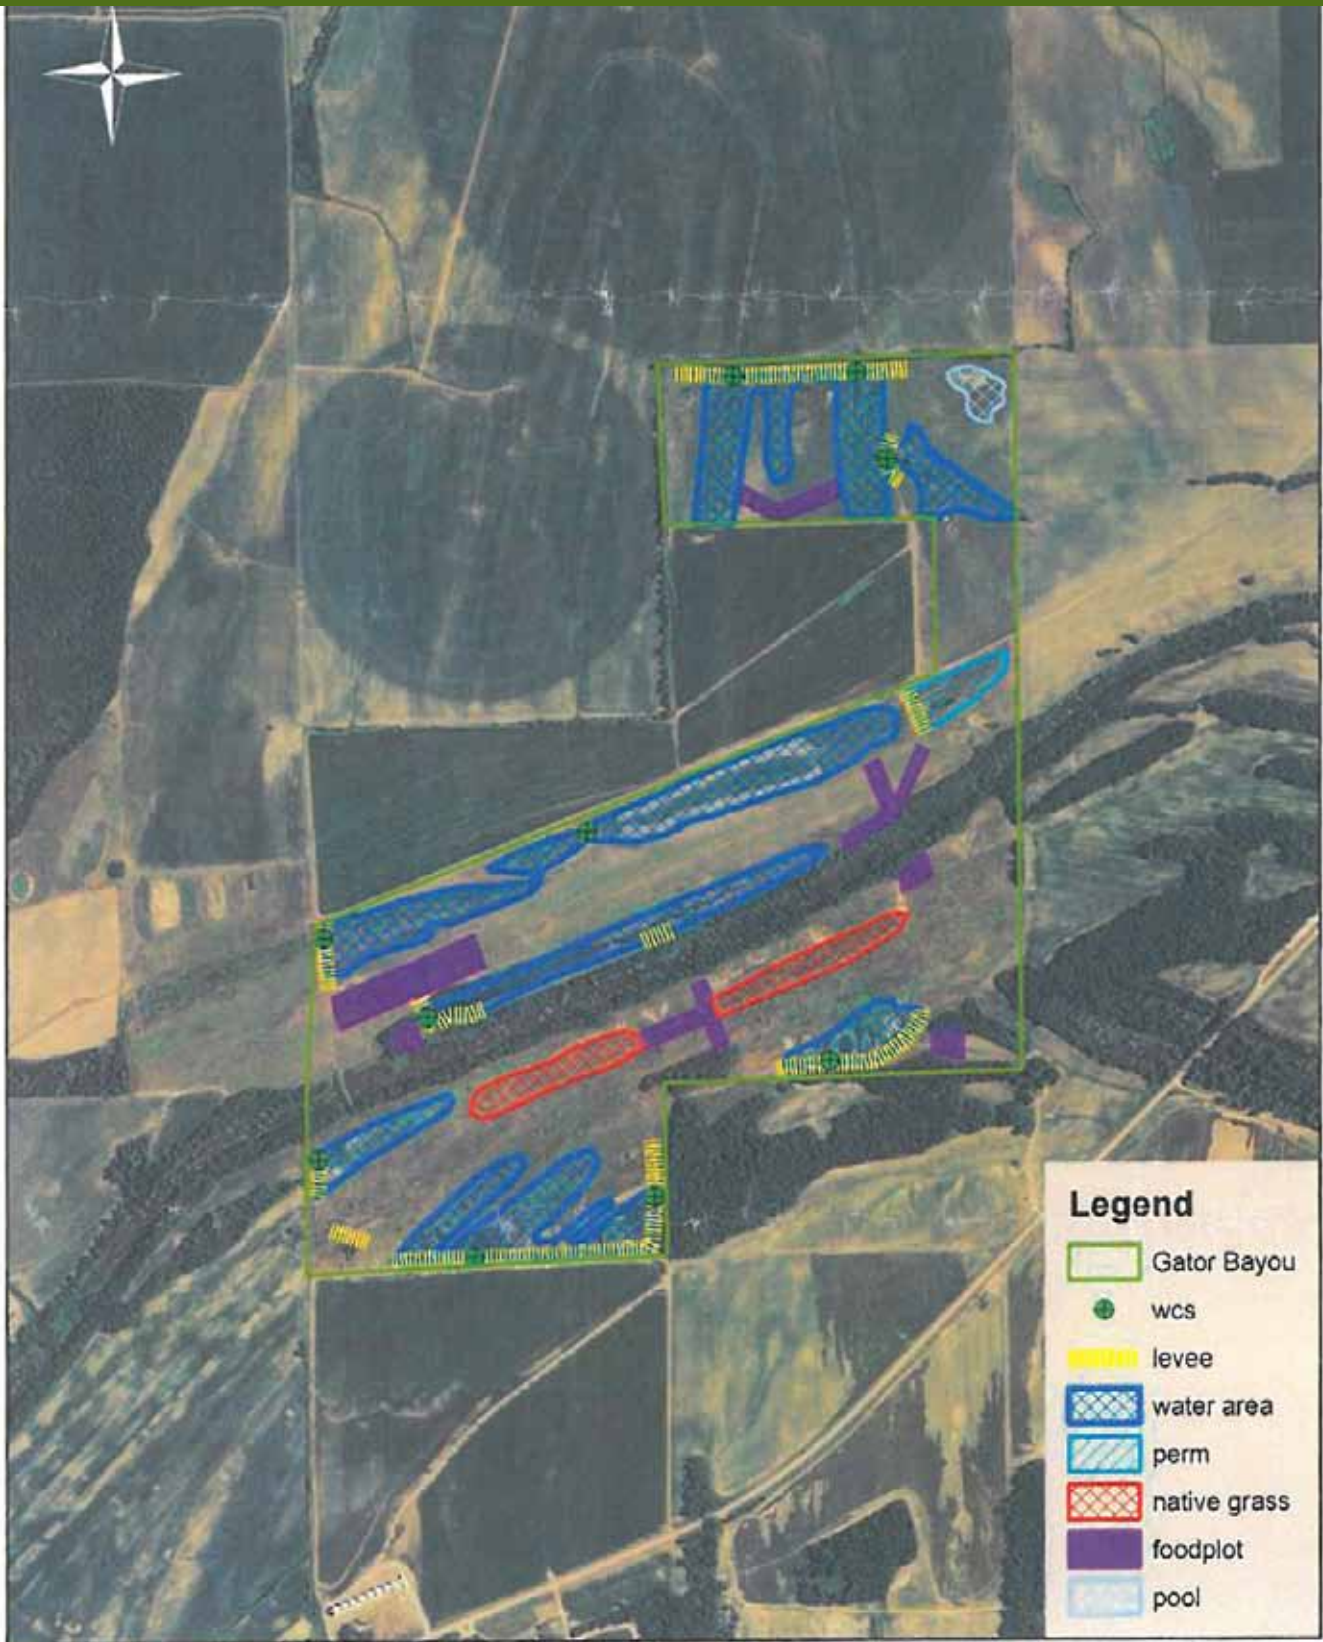

Bert Robinson IV | bertrobinson@garobinson.com

901.526.7631 | www.garobinson.com

91 South Front Street • Suite 02 • Memphis, Tennessee 38103