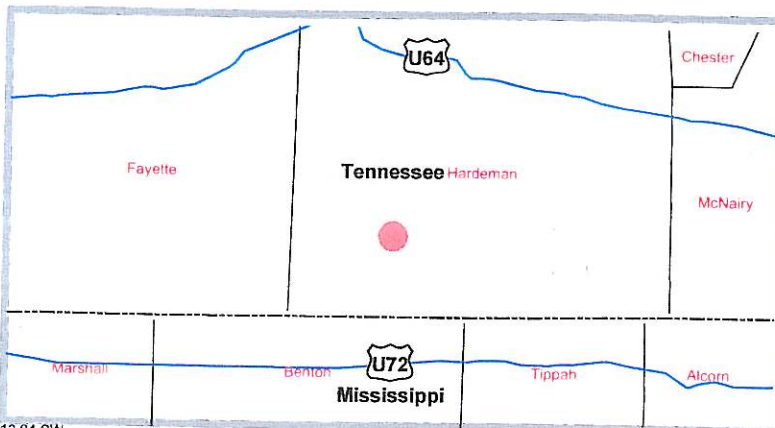

Jenkins Tract
Van Buren Road

The information provided on this map is believed to be accurate and is based on the best information available at this time, however, this information is in no way guaranteed.

TN 1589 - Jenkins Tract
Van Buren Road
Blue Sky Timber Properties LLC
Hardeman County, TN
219.46 +/- acres
© 1984-2002 by Tele Atlas North America, Inc.

N