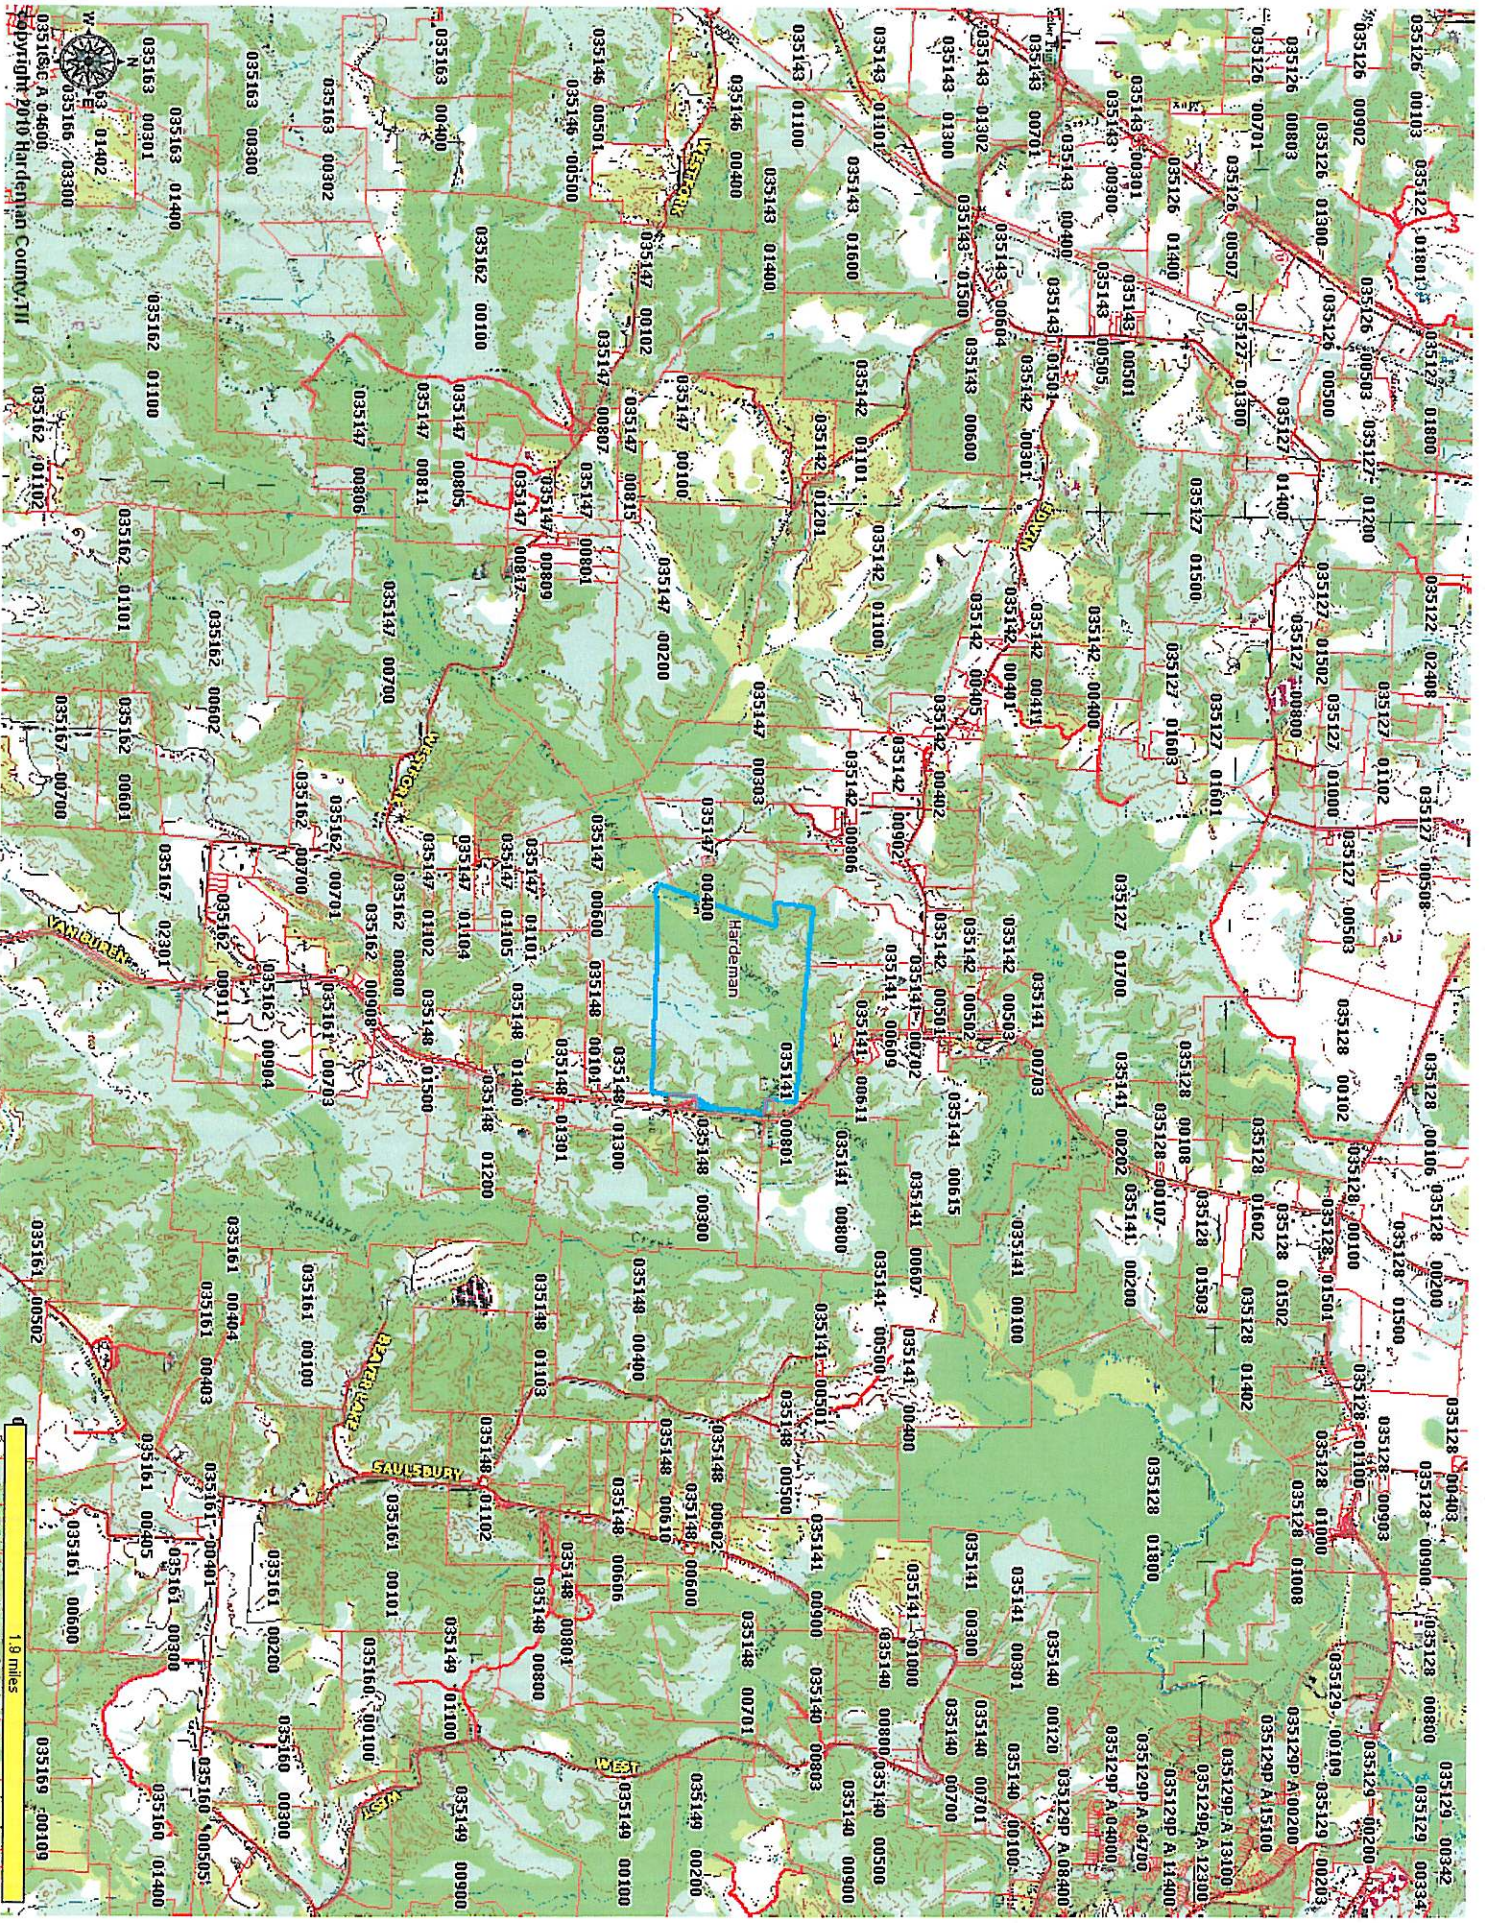

This information may not be reproduced or distributed without the express written consent of G A Robinson Land Co.LLC.

Property Overview

Description: 312.37 +/- acres of timberland in Hardeman County, Tennessee. This property has mature hardwoods, plantation pines and lots of deer and turkeys.

Location: The property is located three miles north of Saulsbury, Tennessee on the west side of Van Buren Rd. It is less than a one hour drive from east Memphis.

Acreage: Of the 315.37 +/- acres, approximately 100 acres are 25 year old plantation pines, 110 acres are virgin hardwoods and mixed pine, and 100 acres were previously harvested.

The information provided on this map is believed to be accurate and is based on the best information available at this time, however, this information is in no way guaranteed.

TN 1589 - Jenkins Tract
Van Buren Road
Blue Sky Timber Properties LLC
Hardeman County, TN
219.46 +/- acres
© 1984-2002 by Tele Atlas North America, Inc.

N

035147 03510
COPYRIGHT © 2010 Hardeman County, TN

2550 feet

Copyright 2010 Hardeman County, TN

1.8 miles

Copyright 2010 Hardeman County, TN

2650 feet

035148 00400