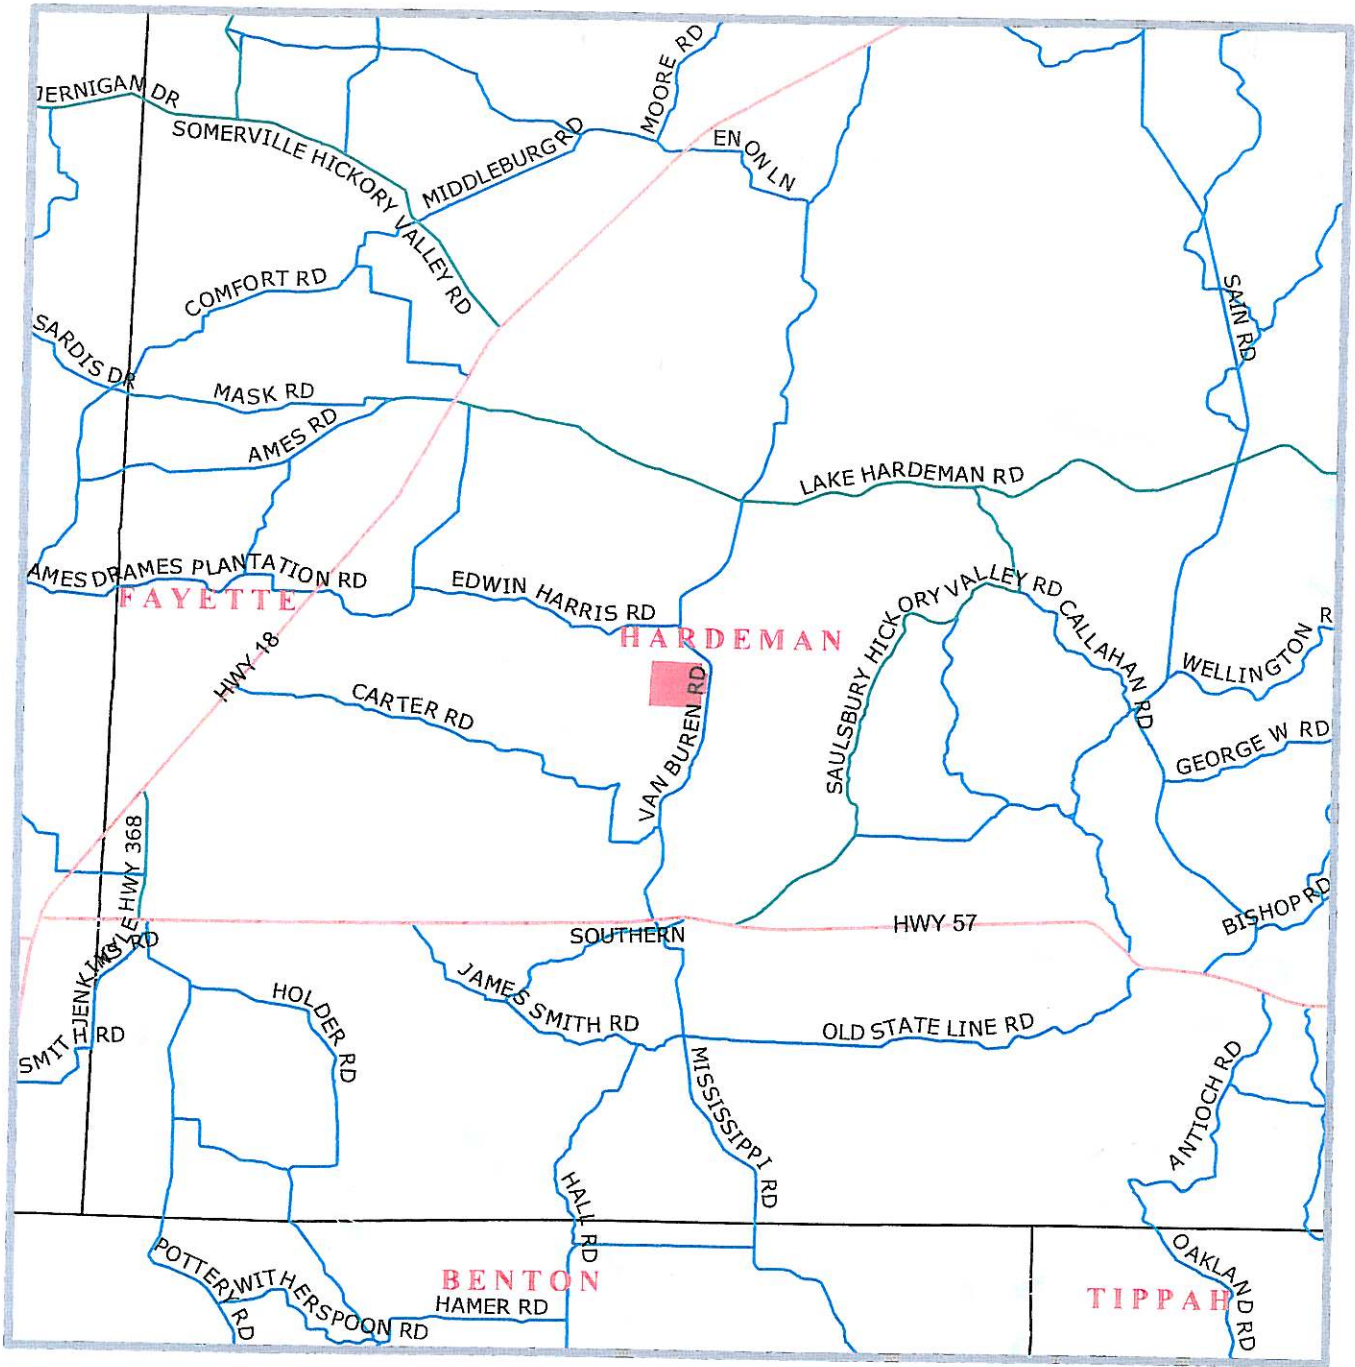

Jenkins Tract
Van Buren Road

The information provided on this map is believed to be accurate and is based on the best information available at this time, however, this information is in no way guaranteed.

TN 1589 - Jenkins Tract
Van Buren Road
Blue Sky Timber Properties LLC
Hardeman County, TN
219.46 +/- acres
© 1984-2002 by Tele Atlas North America, Inc.

N