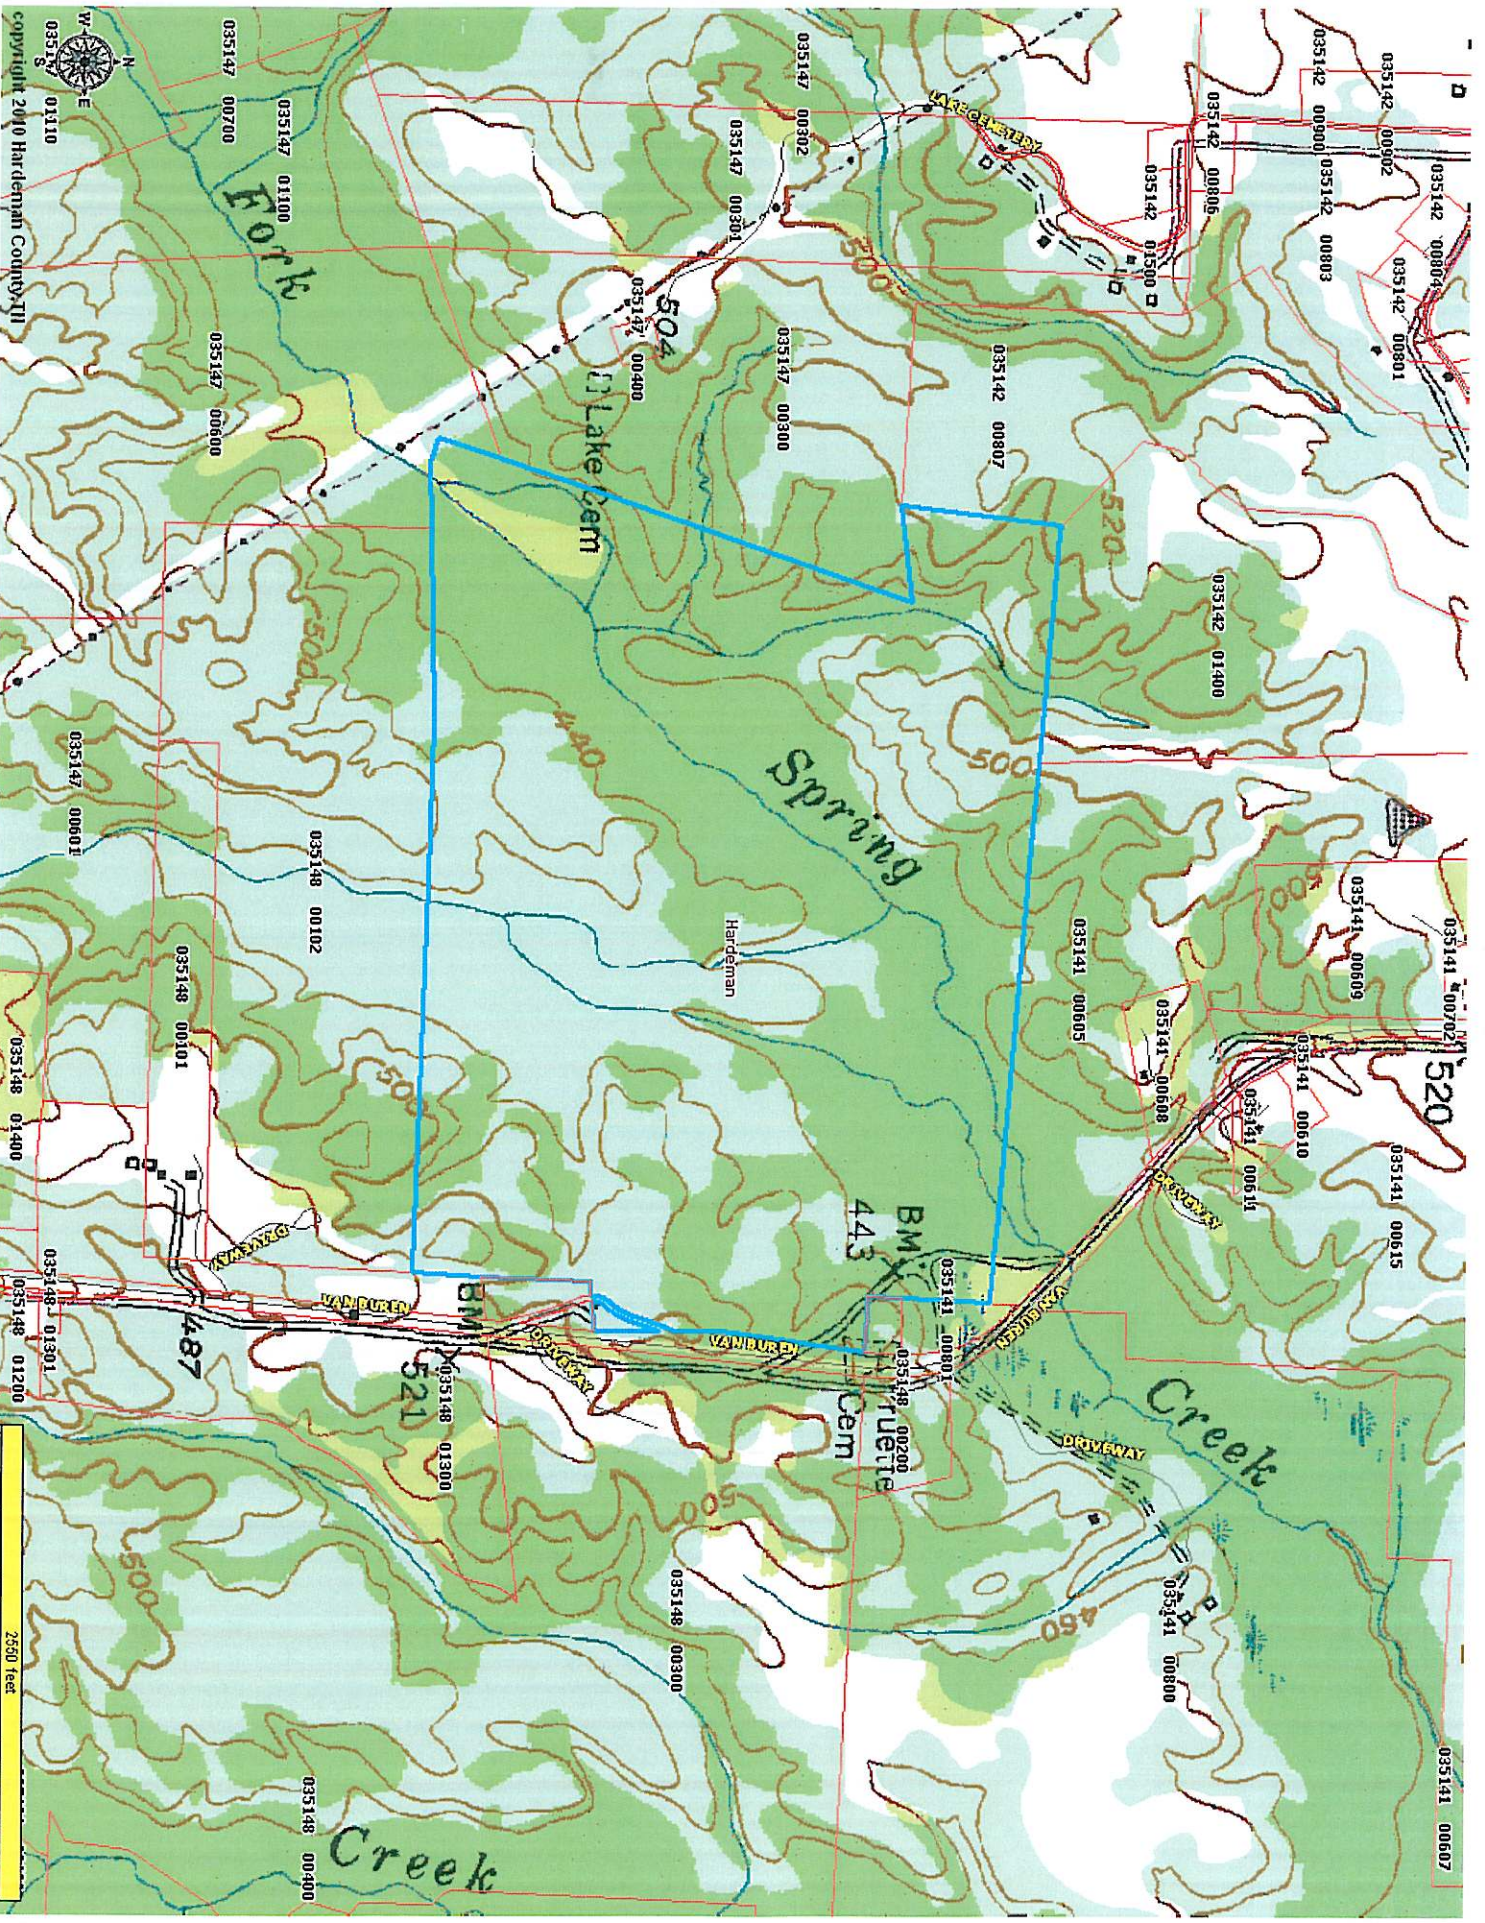

This information may not be reproduced or distributed without the express written consent of G A Robinson Land Co.LLC.

Property Overview

Description: 312.37 +/- acres of timberland in Hardeman County, Tennessee. This property has mature hardwoods, plantation pines and lots of deer and turkeys.

Location: The property is located three miles north of Saulsbury, Tennessee on the west side of Van Buren Rd. It is less than a one hour drive from east Memphis.

Acreage: Of the 315.37 +/- acres, approximately 100 acres are 25 year old plantation pines, 110 acres are virgin hardwoods and mixed pine, and 100 acres were previously harvested.

The information provided on this map is believed to be accurate and is based on the best information available at this time, however, this information is in no way guaranteed.

TN 1589 - Jenkins Tract
Van Buren Road
Blue Sky Timber Properties LLC
Hardeman County, TN
219.46 +/- acres
© 1984-2002 by Tele Atlas North America, Inc.

N

035147 03510
COPYRIGHT © 2010 Hardeman County, TN

2550 feet

Copyright 2010 Hardeman County, TN

1.8 miles

Copyright 2010 Hardeman County, TN

2650 feet

035148 00400